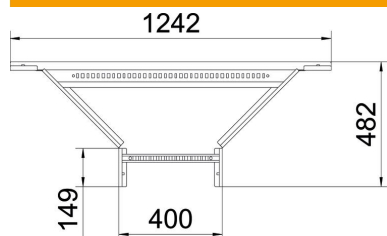

Technical data sheet

Add-on tee 110 FS

Item number: 6225914

Add-on tee with welded rung for all cable ladder types of 110 mm side height. Connectors should be ordered separately and in the appropriate quantity.

St Steel

FS Strip galvanized

Master data

Item number	6225914
Type	LAA 1140 R3 FS
Description 1	Add-on tee
Description 2	for cable ladder
Manufacturer	OBO
Dimension	110x400
Material	Steel
Surface	Strip galvanized
Surface standard	DIN EN 10346
Smallest sales unit	1
Unit of quantity	Piece
Weight	434 kg
Weight unit	kg/100 pc.

Technical data sheet

Add-on tee 110 FS

Item number: 6225914

Dimensions

Width	400 mm
Height	110 mm
Dimension B (mm)	400 mm
Dimension R (mm)	300 mm

Technical data

Version of the rungs	Profile perforated
Side rail version	Flat profile
Connector version	Without connectors
Maintain electrical functions	no
Rustproof steel, pickled	no
Wide-span version	no